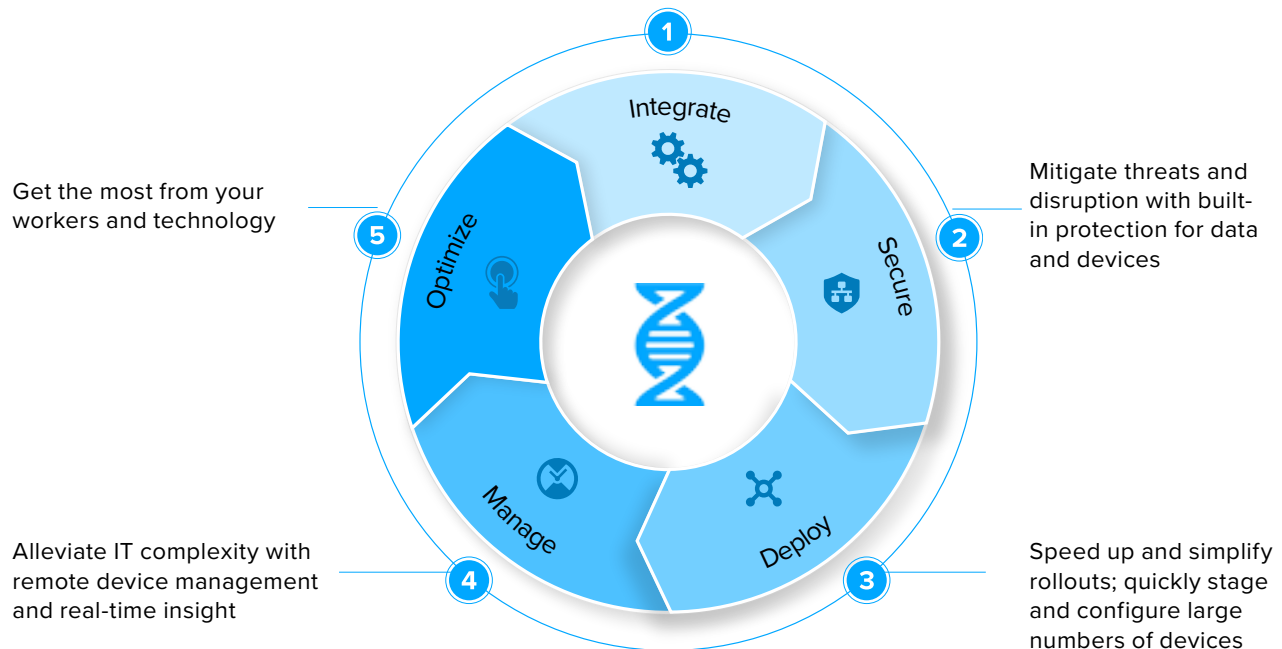

Every Hardware Purchase is a Software Purchase in Disguise

With technology constantly evolving, it's the software inside that determines if your hardware remains relevant and adaptive to your changing needs, year after year. That's why we've designed software based on decades of R&D and thousands of use cases to simplify your team's experience during the entire lifetime of your devices. You'll find Zebra DNA software embedded in each of our portfolios, from Mobility DNA for mobile computers to DataCapture DNA for scanners and RFID readers to Print DNA for thermal printers.

Every Stage of a Hardware's Long Life

Reduce effort and errors in app development and device integration

Ease Everyone's Hardware Experience with Zebra DNA, Your Built-in Advantage

ZEBRA and the stylized Zebra head are trademarks of Zebra Technologies Corp., registered in many jurisdictions worldwide. All other trademarks are the property of their respective owners. ©2021 Zebra Technologies Corp. and/or its affiliates. 06/25/21.