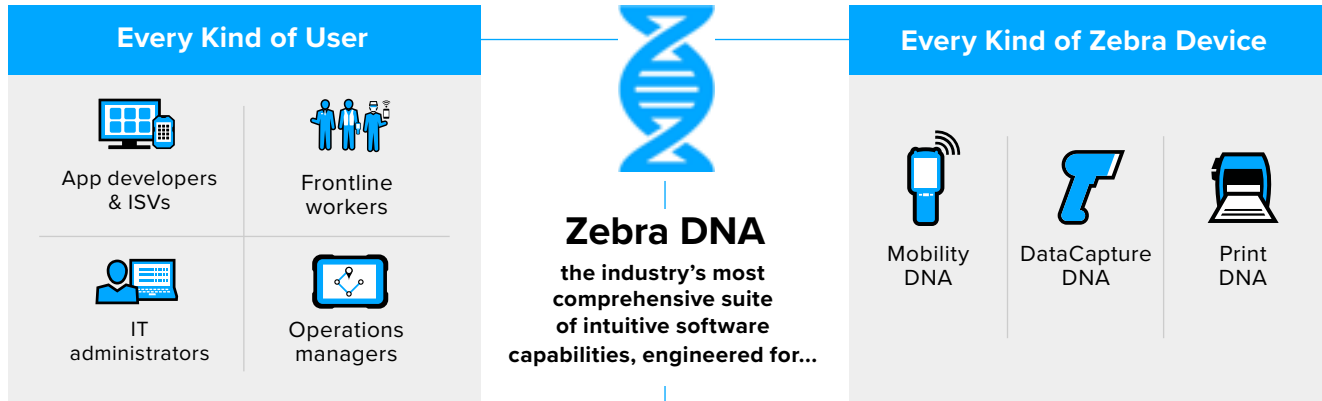

Every Hardware Purchase is a Software Purchase in Disguise

With technology constantly evolving, it's the software inside that determines if your hardware remains relevant and adaptive to your changing needs, year after year. That's why we've designed software based on decades of R&D and thousands of use cases to simplify your team's experience during the entire lifetime of your devices. You'll find Zebra DNA software embedded in each of our portfolios, from Mobility DNA for mobile computers to DataCapture DNA for scanners and RFID readers to Print DNA for thermal printers.